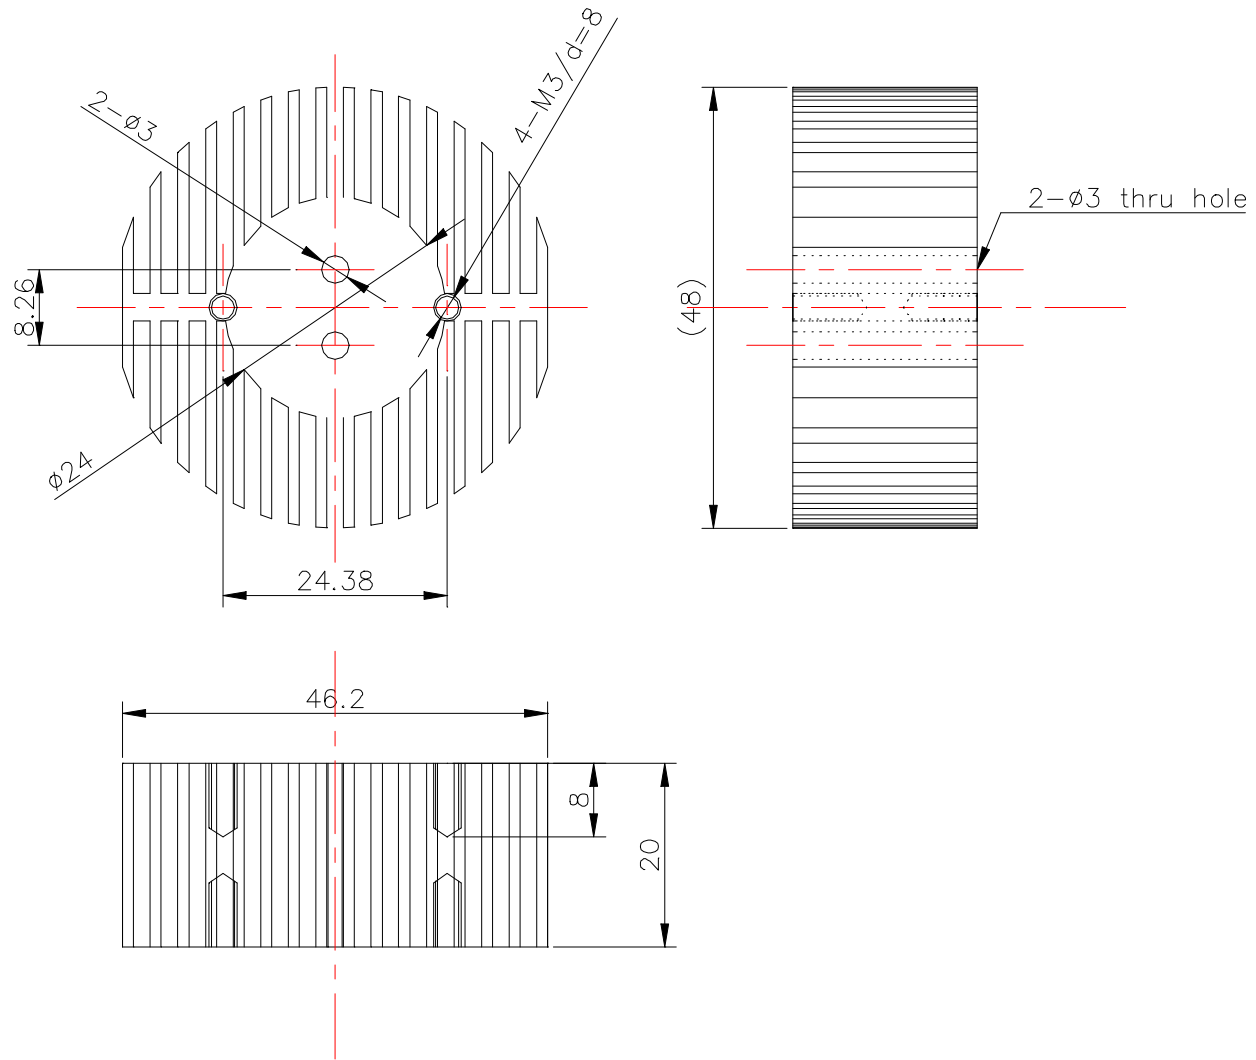

Dimension for heat sink

Dimension for glass ball lens and heat sink