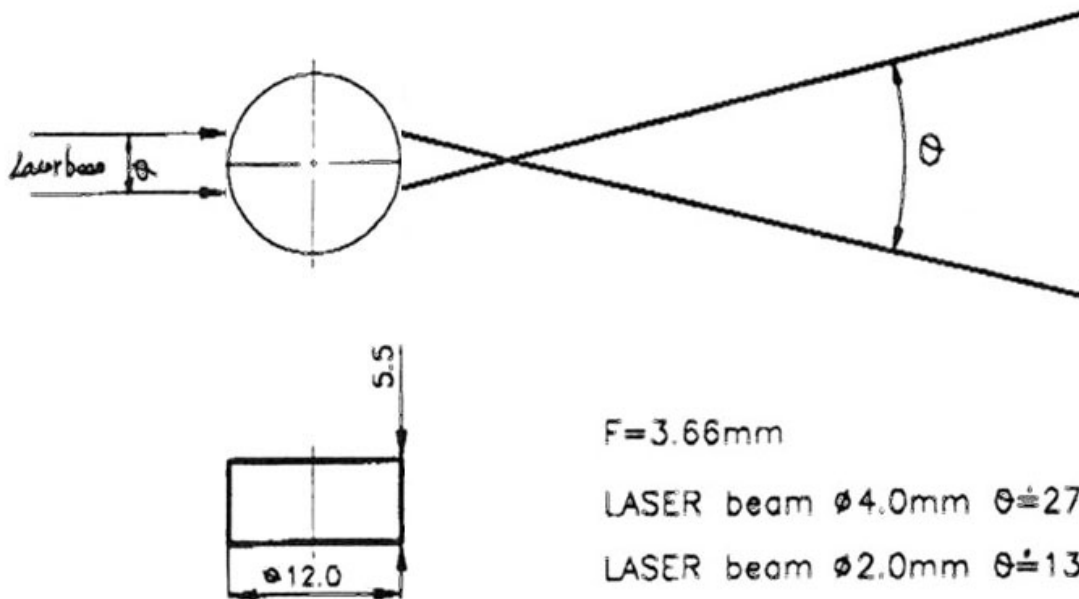

## SPECIFICATIONS

- glass material
- eff. focus length = 3.66 mm
- dimension:  $\varnothing$  12.00 mm x 5.5 mm