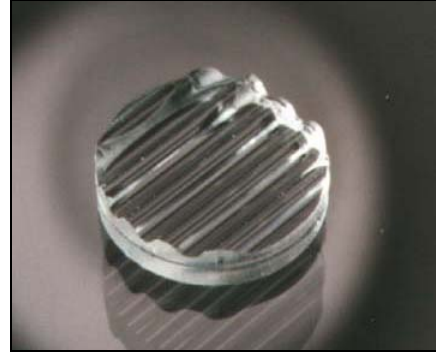

# LENS-10

WIDE ANGLE ACRYLIC LINE GENERATOR

## TECHNICAL DATA:

- acrylic material
- full angle 130°
- dimension:  $\varnothing$  8.00 x 2.00 mm