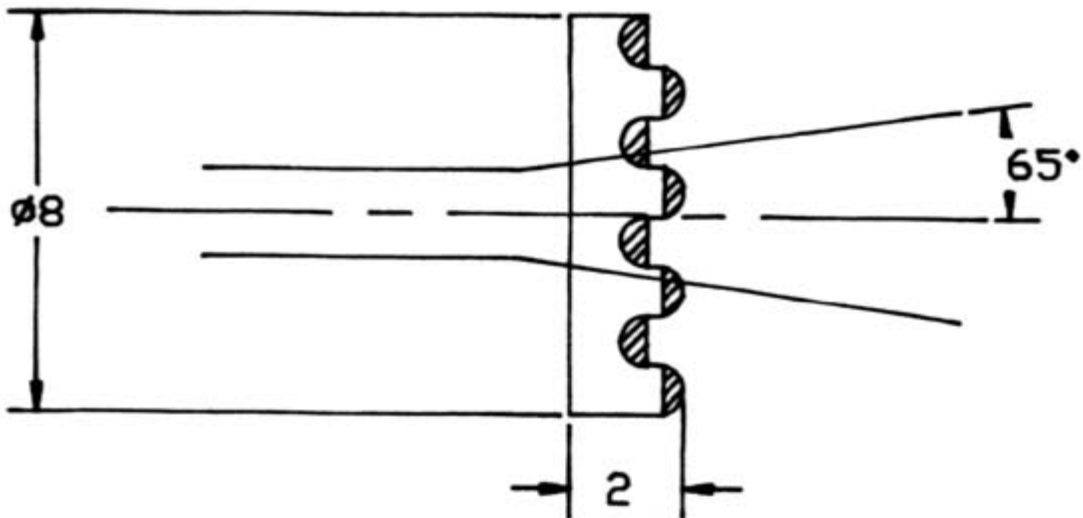

# LENS-10

WIDE ANGLE ACRYLIC LINE GENERATOR

## TECHNICAL DATA:

- acrylic material
- full angle 130°
- dimension:  $\varnothing$  8.00 x 2.00 mm