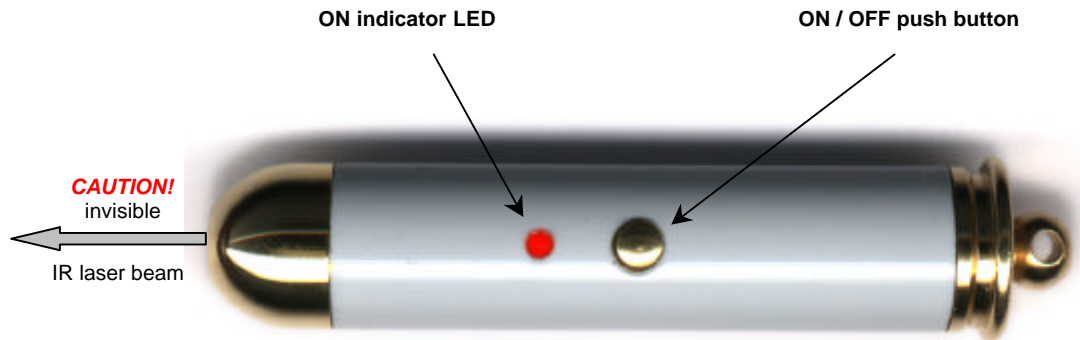

SECURITY POINTER

DA-9810

Features:

- wavelength: typ. 980 nm
- power: typ. 10..20 mW
- focused laser beam to a small dot
- red laser ON indicator LED
- push button switch for laser on/off
- diameter: 13.3 mm, length: 70 mm
- mass: 37 g (incl. batteries, ready to use)

Applications:

- security pigment detection
- medical therapy

CAUTION!

This is a **LASER CLASS 3B** device! For professional use only!

POWER SUPPLY: 3 pcs. batteries type LR44 (included)

ROITHNER LASERTECHNIK